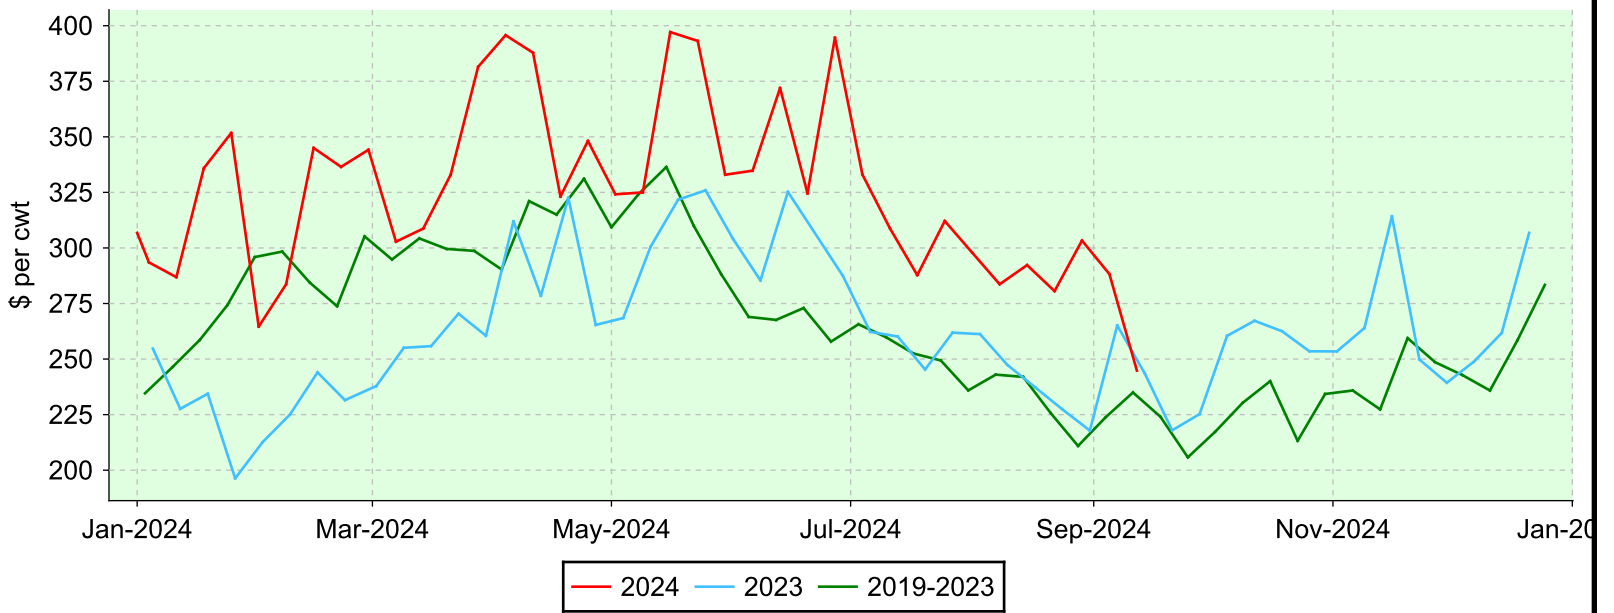

Lambs 95-109 lbs.

Brussels, Thursday sales.

Average Price

Volume